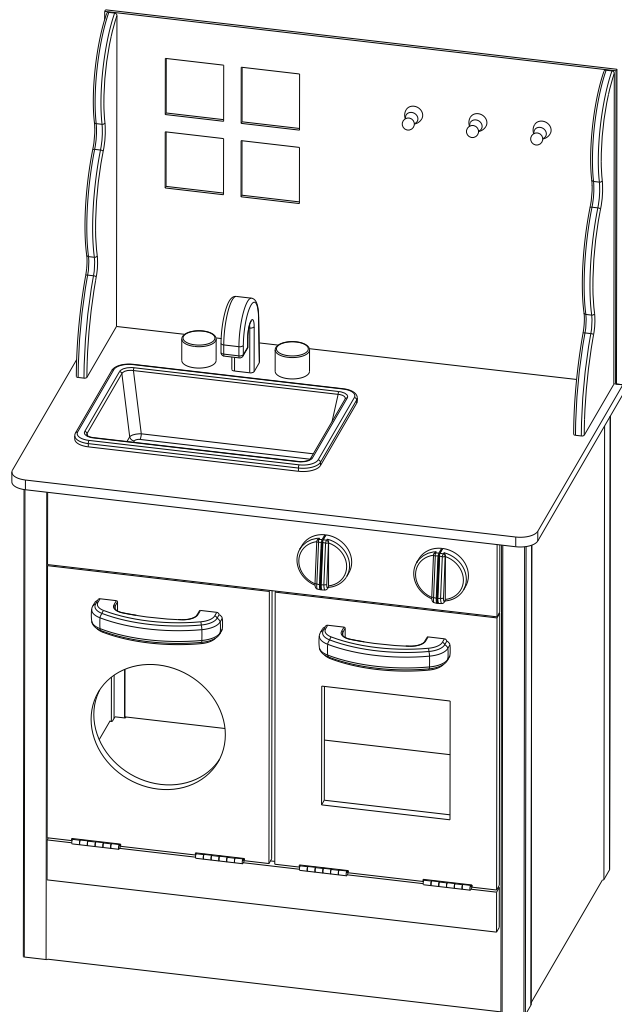

assembly instructions

cook-a-lot chive kitchen

assembly requires 1 adult
(approx. 45 mins assembly time)

WARNING! Minimum user age 3 years. Not suitable for children under 36 months – small parts, choking hazard. Hemispheric Shapes – Suffocation Hazard. Adult assembly required. Only for domestic use. Indoor use only.